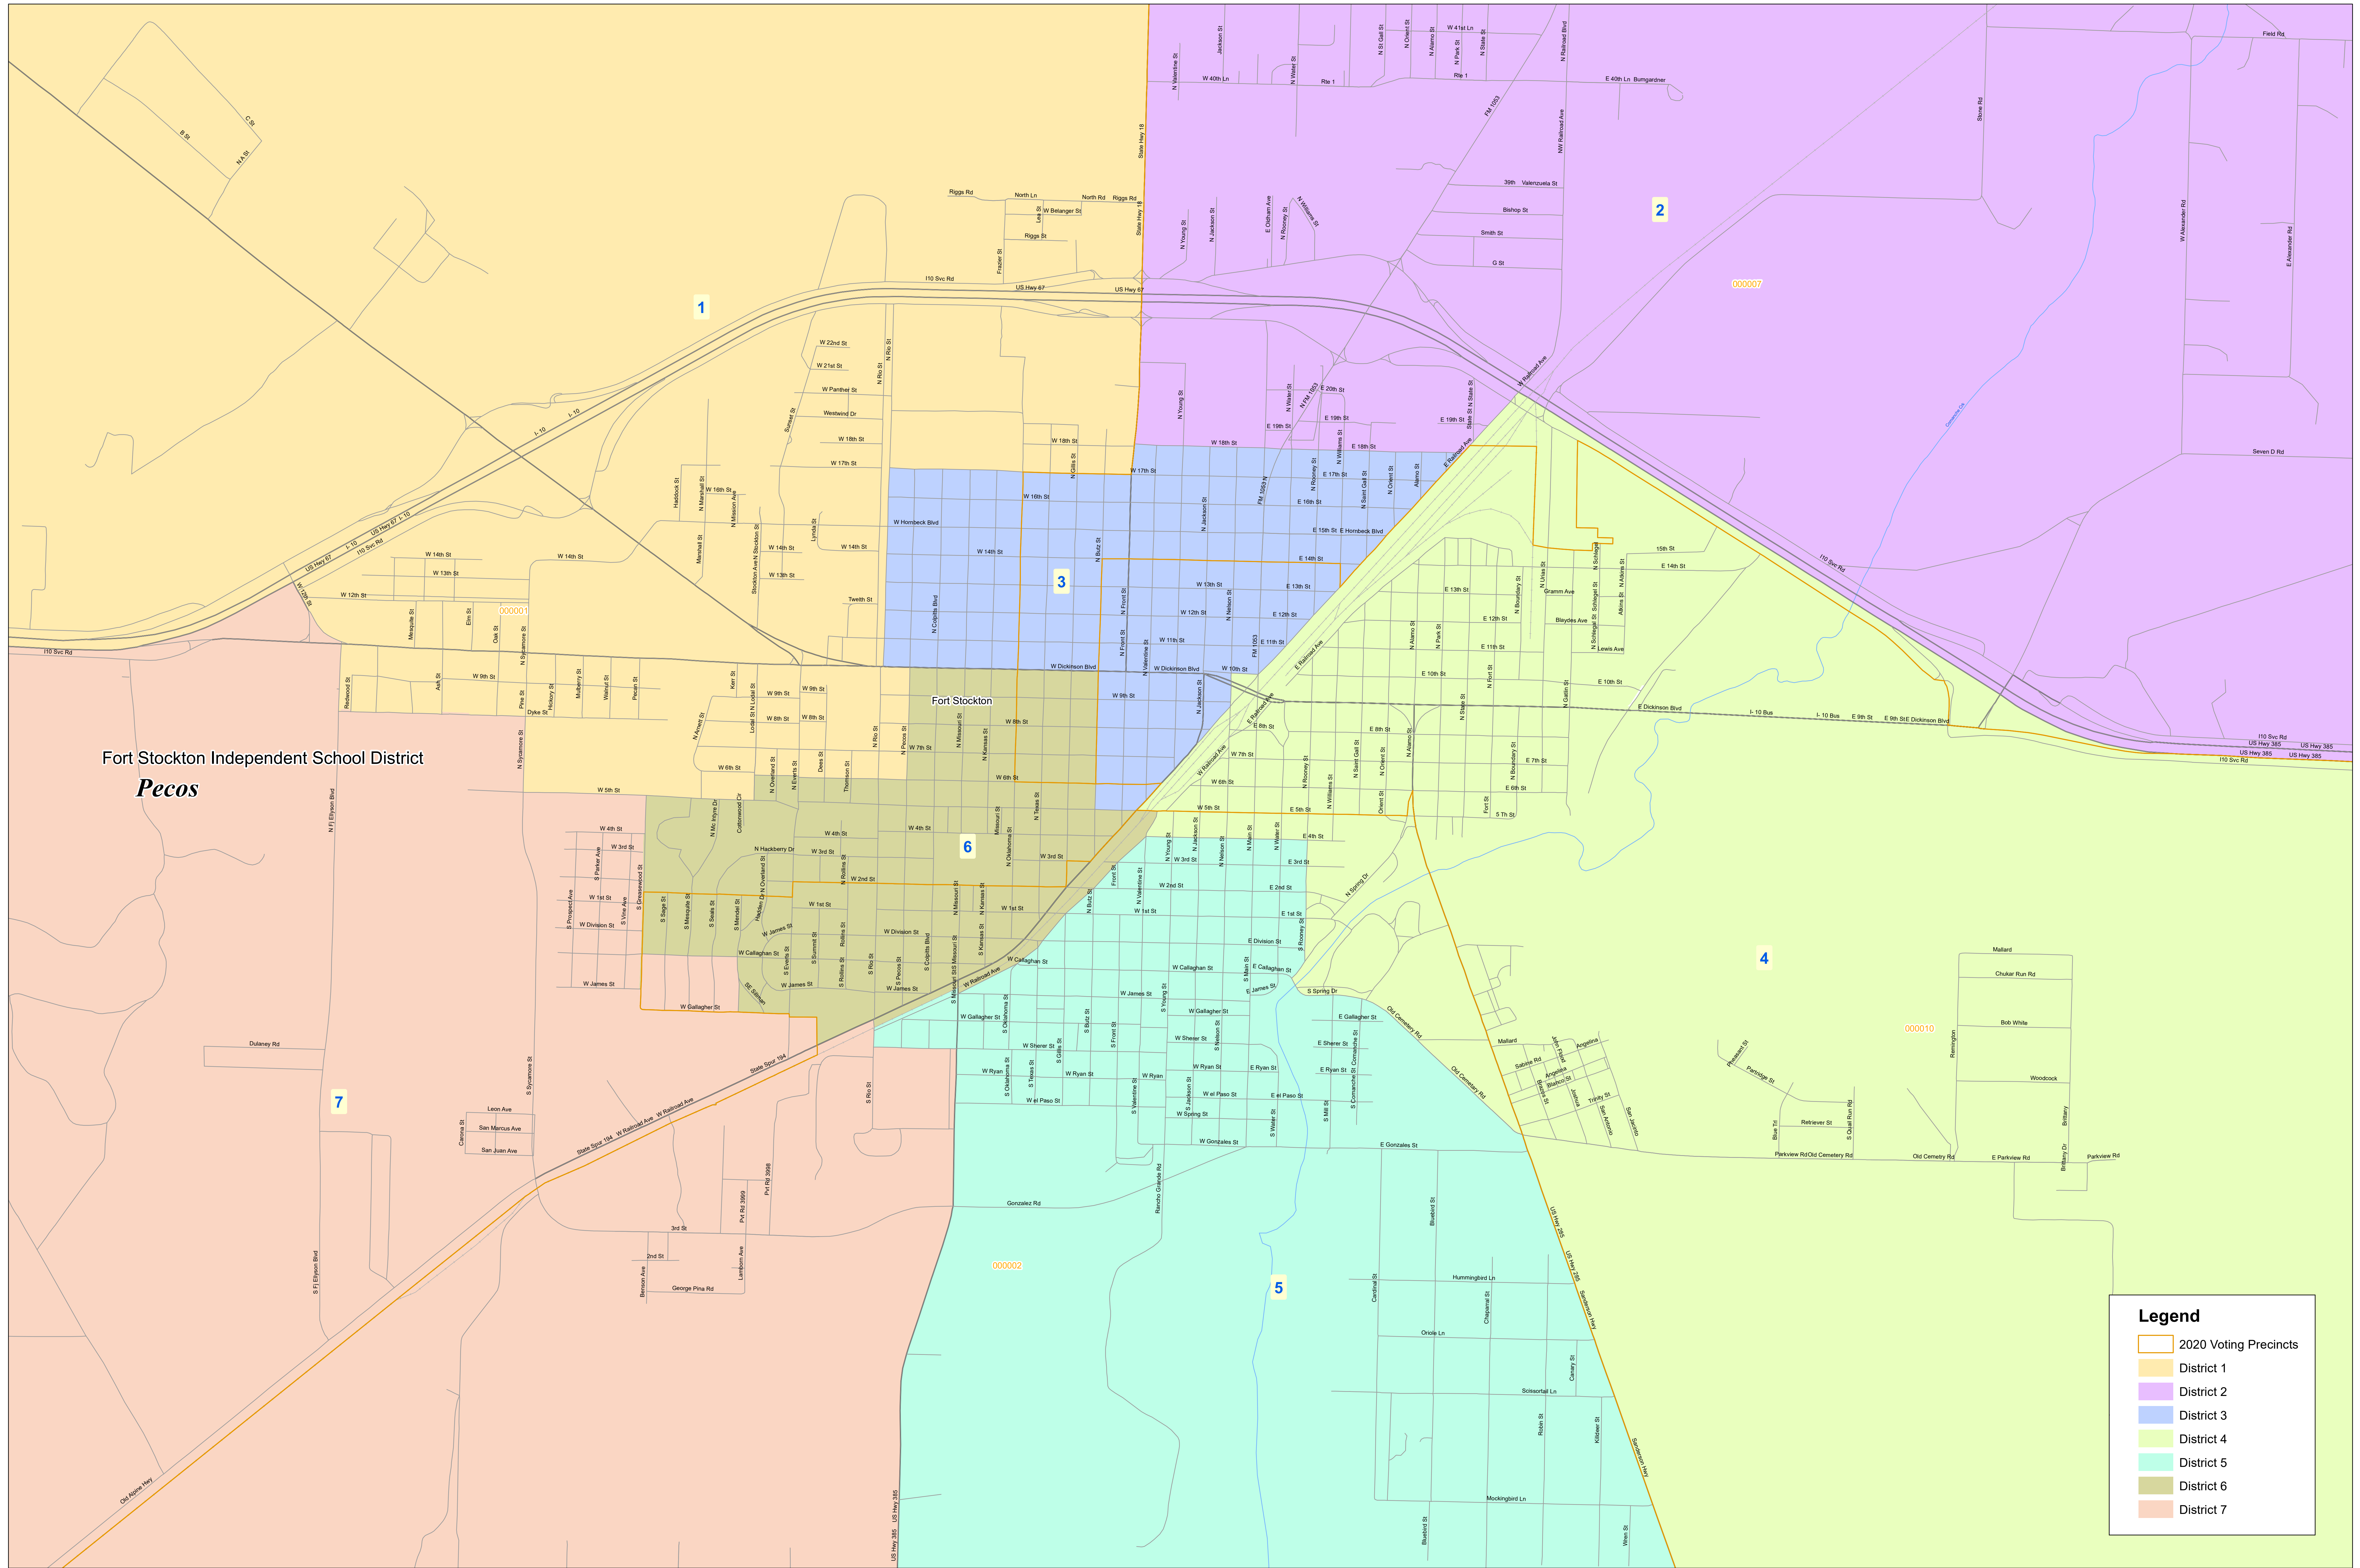

Fort Stockton ISD, Texas Adopted Map

Data Source:
2020 TIGER/LINE GEOGRAPHY
2020 CENSUS (PL 94-171) SUMMARY FILE

Fort Stockton ISD, Texas Adopted Map

Data Source:
2020 TIGER/LINE GEOGRAPHY
2020 CENSUS (PL 94-171) SUMMARY FILE